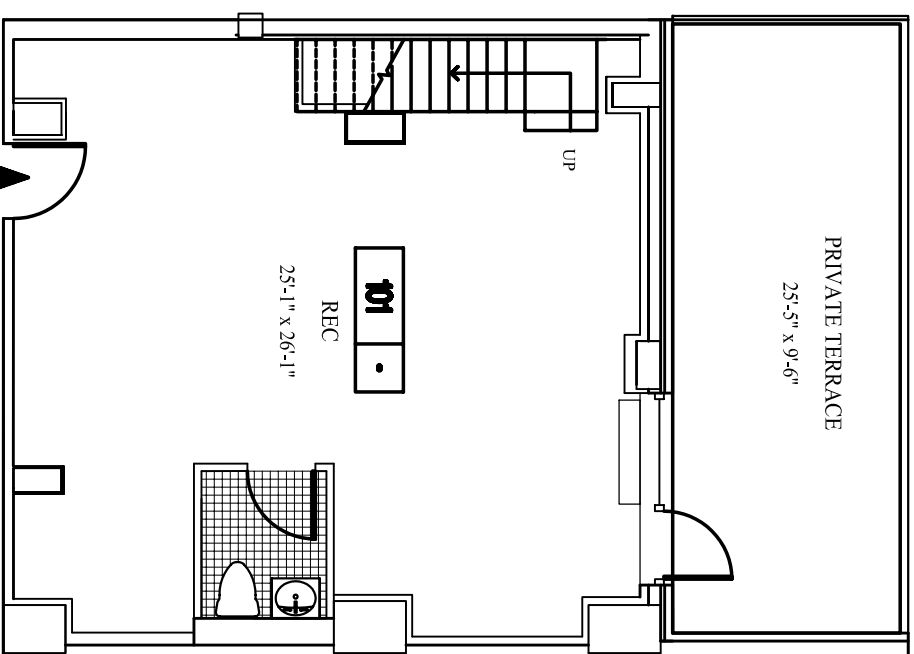

UNIT 101
321 WEST 64TH STREET, 1ST FL. (UPPER LEVEL)

UNIT 101
321 WEST 64TH STREET, CELLAR (LOWER LEVEL)

KEY PLAN